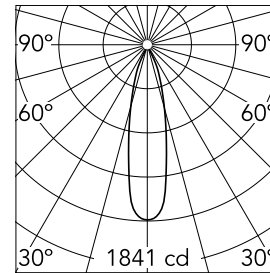

Light Sniper Adjustable Round

■ 03.4997.06 - Chrome

High-performance recessed luminaire with LED light source. Remote 220-240V power supply included.

Main specifications

Number of heads	1	Net lumen (lm)	445
Lamp category	LED	Mountings	Ceiling recessed
Power (W)	11W	Environment	Indoor
CCT (K)	2700K		
CRI	90		

Optical

Lighting type	Direct
LED type	Power LED
Light distribution	Symmetric
Optical type	Medium
Beam angle (°)	25
Beam angle C90-270 (°)	25

Beam Angle: 25°		
h(m)	E(lx)	D(m)
1	1841	0.44
2	460	0.88
3	205	1.32
4	115	1.76
5	74	2.19

Luminous flux luminaire
445 lm (EXTREME CUT OFF)

Electrical

Frequency (Hz)	50/60	Emergency	Without
Voltage (V)	220.00	Insulation class	II
Dimmable	No		
Driver	Remote		
Driver type	Electronic		

Physical

Color	Chrome
Orientation	Adjustable
Recessed depth (mm)	155
Weight (kg)	0.65
Rotation (°)	360