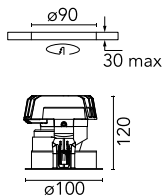

Light Sniper Adjustable Round

■ 03.4997.06 - Chrome

High-performance recessed luminaire with LED light source. Remote 220-240V power supply included.

Main specifications

Number of heads	1	Net lumen (lm)	445
Lamp category	LED	Mountings	Ceiling recessed
Power (W)	11W	Environment	Indoor
CCT (K)	2700K		
CRI	90		

Optical

Lighting type	Direct
LED type	Power LED
Light distribution	Symmetric
Optical type	Medium
Beam angle (°)	25
Beam angle C90-270 (°)	25

Beam Angle: 25°		
h(m)	E(lx)	D(m)
1	1841	0.44
2	460	0.88
3	205	1.32
4	115	1.76
5	74	2.19

Luminous flux luminaire
445 lm (EXTREME CUT OFF)

Electrical

Frequency (Hz)	50/60	Emergency	Without
Voltage (V)	220.00	Insulation class	II
Dimmable	No		
Driver	Remote		
Driver type	Electronic		

Physical

Color	Chrome
Orientation	Adjustable
Recessed depth (mm)	155
Weight (kg)	0.65
Rotation (°)	360