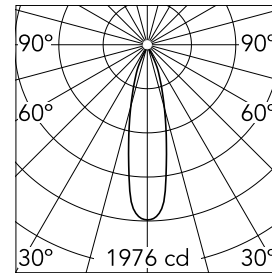

Optical

Lighting type	Direct
LED type	Power LED
Light distribution	Symmetric
Optical type	Medium
Beam angle (°)	25
Beam angle C90-270 (°)	25

Beam Angle: 25°		
h(m)	E(lx)	D(m)
1	1976	0.44
2	494	0.88
3	220	1.32
4	124	1.76
5	79	2.19

Luminous flux luminaire
477 lm (EXTREME CUT OFF)

Electrical

Frequency (Hz)	50/60	Emergency	Without
Voltage (V)	220.00	Insulation class	II
Dimmable	No		
Driver	Remote		
Driver type	Electronic		

Physical

Color	Matt black
Orientation	Adjustable
Recessed depth (mm)	155
Weight (kg)	0.65
Rotation (°)	360