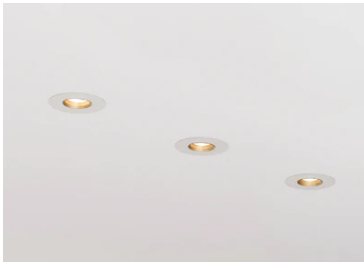

Light Sniper Adjustable Round

■ 03.4996.14A - Matt black

High-performance recessed luminaire with LED light source. Remote 220-240V power supply included.

Main specifications

Number of heads	1	Net lumen (lm)	477
Lamp category	LED	Mountings	Ceiling recessed
Power (W)	11W	Environment	Indoor
CCT (K)	3000K		
CRI	90		

Optical

Lighting type	Direct
LED type	Power LED
Light distribution	Symmetric
Optical type	Medium
Beam angle (°)	25
Beam angle C90-270 (°)	25

Beam Angle: 25°		
h(m)	E(lx)	D(m)
1	1976	0.44
2	494	0.88
3	220	1.32
4	124	1.76
5	79	2.19

Luminous flux luminaire
477 lm (EXTREME CUT OFF)

Electrical

Frequency (Hz)	50/60	Emergency	Without
Voltage (V)	220.00	Insulation class	II
Dimmable	No		
Driver	Remote		
Driver type	Electronic		

Physical

Color	Matt black
Orientation	Adjustable
Recessed depth (mm)	155
Weight (kg)	0.65
Rotation (°)	360