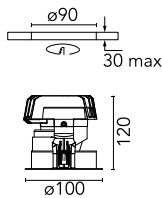

Light Sniper Adjustable Round

■ 03.4996.14A - Matt black

High-performance recessed luminaire with LED light source. Remote 220-240V power supply included.

Main specifications

Number of heads	1	Net lumen (lm)	477
Lamp category	LED	Mountings	Ceiling recessed
Power (W)	11W	Environment	Indoor
CCT (K)	3000K		
CRI	90		

Optical

Lighting type	Direct
LED type	Power LED
Light distribution	Symmetric
Optical type	Medium
Beam angle (°)	25
Beam angle C90-270 (°)	25

Beam Angle: 25°		
h(m)	E(lx)	D(m)
1	1976	0.44
2	494	0.88
3	220	1.32
4	124	1.76
5	79	2.19

Luminous flux luminaire
477 lm (EXTREME CUT OFF)

Electrical

Frequency (Hz)	50/60	Emergency	Without
Voltage (V)	220.00	Insulation class	II
Dimmable	No		
Driver	Remote		
Driver type	Electronic		

Physical

Color	Matt black
Orientation	Adjustable
Recessed depth (mm)	155
Weight (kg)	0.65
Rotation (°)	360