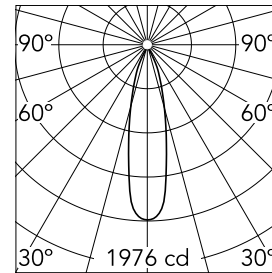

Light Sniper Adjustable Round

03.4996.06A - Chrome

High-performance recessed luminaire with LED light source. Remote 220-240V power supply included.

Main specifications

Number of heads	1	Net lumen (lm)	477
Lamp category	LED	Mountings	Ceiling recessed
Power (W)	11W	Environment	Indoor dry location
CCT (K)	3000K		
CRI	90		

Optical

Lighting type	Direct
LED type	Power LED
Light distribution	Symmetric
Optical type	Medium
Beam angle (°)	25
Beam angle C90-270 (°)	25

Beam Angle:	25°		
h(m)	E(lx)	D(m)	
1	1976	0.44	
2	494	0.88	
3	220	1.32	
4	124	1.76	
5	79	2.19	