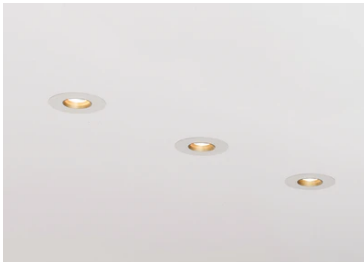

Light Sniper Adjustable Round

03.4996.06A - Chrome

High-performance recessed luminaire with LED light source. Remote 220-240V power supply included.

Main specifications

Number of heads	1	Net lumen (lm)	477
Lamp category	LED	Mountings	Ceiling recessed
Power (W)	11W	Environment	Indoor dry location
CCT (K)	3000K		
CRI	90		

Optical

Lighting type	Direct
LED type	Power LED
Light distribution	Symmetric
Optical type	Medium
Beam angle (°)	25
Beam angle C90-270 (°)	25

Beam Angle:	25°		
h(m)	E(lx)	D(m)	
1	1976	0.44	
2	494	0.88	
3	220	1.32	
4	124	1.76	
5	79	2.19	

Physical

Color	Chrome
Orientation	Adjustable
Recessed depth (mm)	155
Weight (kg)	0.65
Rotation (°)	360

Light Sniper Adjustable Round

Ceiling protector accessory.
08.8243.00

Honeycomb
08.8412.14

Flush ceiling round frame accessory
08.8239.00B