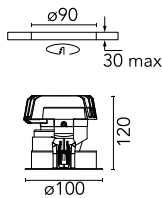

Light Sniper Adjustable Round

03.4996.06A - Chrome

High-performance recessed luminaire with LED light source. Remote 220-240V power supply included.

Main specifications

Number of heads	1	Net lumen (lm)	477
Lamp category	LED	Mountings	Ceiling recessed
Power (W)	11W	Environment	Indoor dry location
CCT (K)	3000K		
CRI	90		

Optical

Lighting type	Direct
LED type	Power LED
Light distribution	Symmetric
Optical type	Medium
Beam angle (°)	25
Beam angle C90-270 (°)	25

Beam Angle:	25°		
h(m)	E(lx)	D(m)	
1	1976	0.44	
2	494	0.88	
3	220	1.32	
4	124	1.76	
5	79	2.19	

Physical

Color	Chrome
Orientation	Adjustable
Recessed depth (mm)	155
Weight (kg)	0.65
Rotation (°)	360

Light Sniper Adjustable Round

Ceiling protector accessory.
08.8243.00

Honeycomb
08.8412.14

Flush ceiling round frame accessory
08.8239.00B