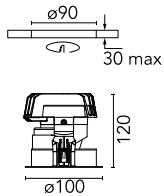

Light Sniper Adjustable Round

03.4985.06 - Chrome

High-performance recessed luminaire with LED light source. Remote 220-240V power supply included.

Main specifications

Number of heads	1	Net lumen (lm)	277
Lamp category	LED	Mountings	Ceiling recessed
Power (W)	11W	Environment	Indoor
CCT (K)	2700K		
CRI	90		

Optical

Lighting type	Direct
LED type	Power LED
Light distribution	Symmetric
Optical type	Spot
Beam angle (°)	15
Beam angle C90-270 (°)	15

Beam Angle:	15°		
h(m)	E(lx)	D(m)	
1	2978	0.26	
2	744	0.52	
3	331	0.78	
4	186	1.04	
5	119	1.30	

Luminous flux luminaire
277 lm (EXTREME CUT OFF)

Electrical

Frequency (Hz)	50/60	Emergency	Without
Voltage (V)	220.00	Insulation class	II
Dimmable	No		
Driver	Remote		
Driver type	Electronic		

Physical

Color	Chrome
Orientation	Adjustable
Recessed depth (mm)	155
Weight (kg)	0.65
Rotation (°)	360