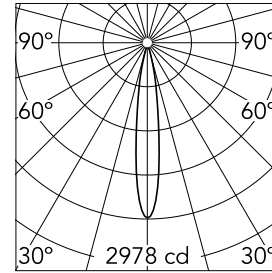

Light Sniper Adjustable Round

03.4985.06 - Chrome

High-performance recessed luminaire with LED light source. Remote 220-240V power supply included.

Main specifications

Number of heads	1	Net lumen (lm)	277
Lamp category	LED	Mountings	Ceiling recessed
Power (W)	11W	Environment	Indoor
CCT (K)	2700K		
CRI	90		

Optical

Lighting type	Direct
LED type	Power LED
Light distribution	Symmetric
Optical type	Spot
Beam angle (°)	15
Beam angle C90-270 (°)	15

Beam Angle:	15°		
h(m)	E(lx)	D(m)	
1	2978	0.26	
2	744	0.52	
3	331	0.78	
4	186	1.04	
5	119	1.30	

Luminous flux luminaire
277 lm (EXTREME CUT OFF)

Electrical

Frequency (Hz)	50/60	Emergency	Without
Voltage (V)	220.00	Insulation class	II
Dimmable	No		
Driver	Remote		
Driver type	Electronic		

Physical

Color	Chrome
Orientation	Adjustable
Recessed depth (mm)	155
Weight (kg)	0.65
Rotation (°)	360