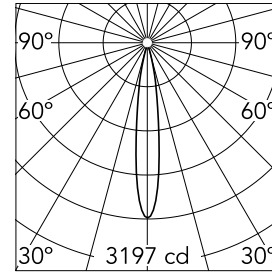

Optical

Lighting type	Direct
LED type	Power LED
Light distribution	Symmetric
Optical type	Spot
Beam angle (°)	15
Beam angle C90-270 (°)	15

Beam Angle:	15°		
h(m)	E(lx)	D(m)	
1	3197	0.26	
2	799	0.52	
3	355	0.78	
4	200	1.04	
5	128	1.30	

Luminous flux luminaire
297 lm (EXTREME CUT OFF)

Electrical

Frequency (Hz)	50/60	Emergency	Without
Voltage (V)	220.00	Insulation class	II
Dimmable	No		
Driver	Remote		
Driver type	Electronic		

Physical

Color	Gold
Orientation	Adjustable
Recessed depth (mm)	155
Weight (kg)	0.65
Rotation (°)	360