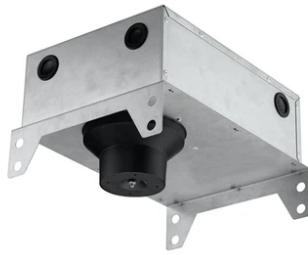

Light Sniper Adjustable Round

■ 03.4984.GLA - Gold

High-performance recessed luminaire with LED light source. Remote 220-240V power supply included.

Main specifications

Number of heads	1	Net lumen (lm)	297
Lamp category	LED	Mountings	Ceiling recessed
Power (W)	11W	Environment	Indoor
CCT (K)	3000K		
CRI	90		

Luminous flux luminaire
297 lm (EXTREME CUT OFF)

Electrical

Frequency (Hz)	50/60	Emergency	Without
Voltage (V)	220.00	Insulation class	II
Dimmable	No		
Driver	Remote		
Driver type	Electronic		

Physical

Color	Gold
Orientation	Adjustable
Recessed depth (mm)	155
Weight (kg)	0.65
Rotation (°)	360

Light Sniper Adjustable Round

Flush ceiling round frame accessory
08.8239.00B

Ceiling protector accessory.
08.8243.00

Ceiling protector accessory. 50 Units
08.8243.00.5U

Ceiling protector accessory. 10 Units
08.8243.00.1U

Concrete instalation can.
08.8250.00

Ceiling protector accessory. Round
08.8229.30A

Elliptical light distribution lens
08.8041.68

Honeycomb
08.8412.14