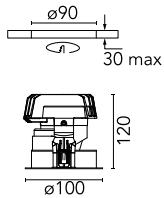

Light Sniper Adjustable Round

■ 03.4984.GLA - Gold

High-performance recessed luminaire with LED light source. Remote 220-240V power supply included.

Main specifications

Number of heads	1	Net lumen (lm)	297
Lamp category	LED	Mountings	Ceiling recessed
Power (W)	11W	Environment	Indoor
CCT (K)	3000K		
CRI	90		

Optical

Lighting type	Direct
LED type	Power LED
Light distribution	Symmetric
Optical type	Spot
Beam angle (°)	15
Beam angle C90-270 (°)	15

Beam Angle:	15°		
h(m)	E(lx)	D(m)	
1	3197	0.26	
2	799	0.52	
3	355	0.78	
4	200	1.04	
5	128	1.30	

Luminous flux luminaire
297 lm (EXTREME CUT OFF)

Electrical

Frequency (Hz)	50/60	Emergency	Without
Voltage (V)	220.00	Insulation class	II
Dimmable	No		
Driver	Remote		
Driver type	Electronic		

Physical

Color	Gold
Orientation	Adjustable
Recessed depth (mm)	155
Weight (kg)	0.65
Rotation (°)	360