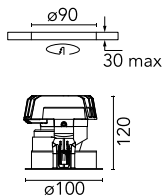

Light Sniper Adjustable Round

■ 03.4984.14A - Matt black

High-performance recessed luminaire with LED light source. Remote 220-240V power supply included.

Main specifications

Number of heads	1	Net lumen (lm)	297
Lamp category	LED	Mountings	Ceiling recessed
Power (W)	11W	Environment	Indoor
CCT (K)	3000K		
CRI	90		

Optical

Lighting type	Direct
LED type	Power LED
Light distribution	Symmetric
Optical type	Spot
Beam angle (°)	15
Beam angle C90-270 (°)	15

Beam Angle:	15°		
h(m)	E(lx)	D(m)	
1	3197	0.26	
2	799	0.52	
3	355	0.78	
4	200	1.04	
5	128	1.30	

Luminous flux luminaire
297 lm (EXTREME CUT OFF)

Electrical

Frequency (Hz)	50/60	Emergency	Without
Voltage (V)	220.00	Insulation class	II
Dimmable	No		
Driver	Remote		
Driver type	Electronic		

Physical

Color	Matt black
Orientation	Adjustable
Recessed depth (mm)	155
Weight (kg)	0.65
Rotation (°)	360