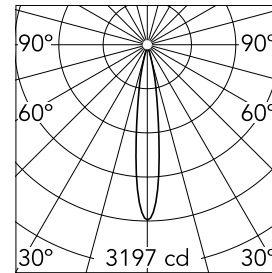

Optical

Lighting type	Direct
LED type	Power LED
Light distribution	Symmetric
Optical type	Spot
Beam angle (°)	15
Beam angle C90-270 (°)	15

Beam Angle:	15°		
h(m)	E(lx)	D(m)	
1	3197	0.26	
2	799	0.52	
3	355	0.78	
4	200	1.04	
5	128	1.30	

Luminous flux luminaire
297 lm (EXTREME CUT OFF)

Electrical

Frequency (Hz)	50/60	Emergency	Without
Voltage (V)	220.00	Insulation class	II
Dimmable	No		
Driver	Remote		
Driver type	Electronic		

Physical

Color	Matt black
Orientation	Adjustable
Recessed depth (mm)	155
Weight (kg)	0.65
Rotation (°)	360