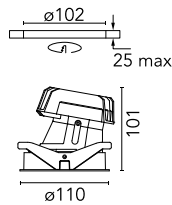

### Main specifications

<b>Number of heads</b>	1	<b>Net lumen (lm)</b>	407
<b>Lamp category</b>	LED	<b>Mountings</b>	Ceiling recessed
<b>Power (W)</b>	10W	<b>Environment</b>	Indoor dry location
<b>CCT (K)</b>	2700K		
<b>CRI</b>	90		

### Optical

<b>Lighting type</b>	Indirect, Direct
<b>LED type</b>	Power LED
<b>Light distribution</b>	Asymmetric
<b>Optical type</b>	Wall-washer
<b>Beam angle (°)</b>	34

Beam Angle: 34°

h(m)	E(lx)	D(m)
1	527	0.62
2	132	1.24
3	59	1.85
4	33	2.47
5	21	3.09

### Physical

<b>Color</b>	Black
<b>Orientation</b>	Fixed
<b>Recessed depth (mm)</b>	160
<b>Weight (kg)</b>	0.45