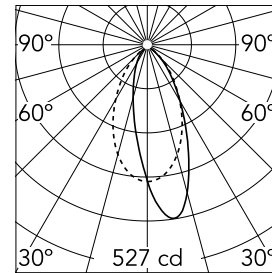

### Main specifications

<b>Number of heads</b>	1	<b>Net lumen (lm)</b>	407
<b>Lamp category</b>	LED	<b>Mountings</b>	Ceiling recessed
<b>Power (W)</b>	10W	<b>Environment</b>	Indoor dry location
<b>CCT (K)</b>	2700K		
<b>CRI</b>	90		

### Optical

<b>Lighting type</b>	Indirect, Direct
<b>LED type</b>	Power LED
<b>Light distribution</b>	Asymmetric
<b>Optical type</b>	Wall-washer
<b>Beam angle (°)</b>	34

Beam Angle: 34°

h(m)	E(lx)	D(m)
1	527	0.62
2	132	1.24
3	59	1.85
4	33	2.47
5	21	3.09

Luminous flux luminaire  
407 lm (EXTREME CUT OFF)

### Physical

<b>Color</b>	Black
<b>Orientation</b>	Fixed
<b>Recessed depth (mm)</b>	160
<b>Weight (kg)</b>	0.45