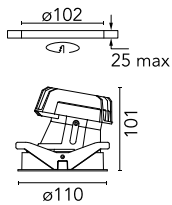

Light Shooter Wall-Washer Trim Dimmable

03.6512.40ADA - White

High-performance recessed luminaire with LED light source. Remote 220-240V power supply included.