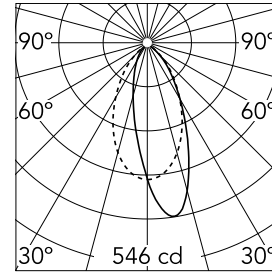

### Main specifications

<b>Number of heads</b>	1	<b>Net lumen (lm)</b>	421
<b>Lamp category</b>	LED	<b>Mountings</b>	Ceiling recessed
<b>Power (W)</b>	10W	<b>Environment</b>	Indoor dry location
<b>CCT (K)</b>	3000K		
<b>CRI</b>	90		

### Optical

<b>Lighting type</b>	Indirect, Direct
<b>LED type</b>	Power LED
<b>Light distribution</b>	Asymmetric Wall Washer
<b>Optical type</b>	Down
<b>Beam angle (°)</b>	34

<b>Beam Angle:</b>	34°		
<b>h(m)</b>	<b>E(lx)</b>	<b>D(m)</b>	
1	546	0.62	
2	136	1.24	
3	61	1.85	
4	34	2.47	
5	22	3.09	

Luminous flux luminaire  
421 lm (EXTREME CUT OFF)

### Physical

<b>Color</b>	White
<b>Orientation</b>	Fixed
<b>Trim</b>	yes
<b>Recessed depth (mm)</b>	160
<b>Weight (kg)</b>	0.45