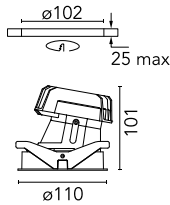

Light Shooter Wall-Washer Trim Dimmable

■ 03.6512.14ADA - Black

High-performance recessed luminaire with LED light source. Remote 220-240V power supply included.