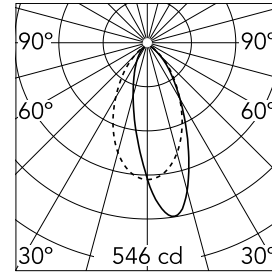

### Optical

Lighting type	Indirect, Direct
LED type	Power LED
Light distribution	Asymmetric
Optical type	Wall-washer
Beam angle (°)	34

Beam Angle:	34°		
	h(m)	E(lx)	D(m)
1	546	0.62	
2	136	1.24	
3	61	1.85	
4	34	2.47	
5	22	3.09	

Luminous flux luminaire  
421 lm (EXTREME CUT OFF)

### Physical

Color	Black
Orientation	Fixed
Recessed depth (mm)	160
Weight (kg)	0.45