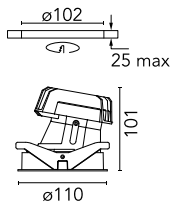

Light Shooter Wall-Washer Trim

03.6514.40A - White

High-performance recessed luminaire with LED light source. Remote 220-240V power supply included.