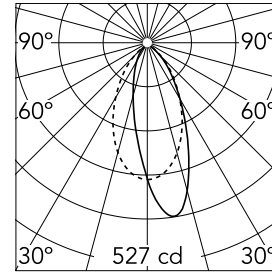

### Main specifications

<b>Number of heads</b>	1	<b>Net lumen (lm)</b>	407
<b>Lamp category</b>	LED	<b>Mountings</b>	Ceiling recessed
<b>Power (W)</b>	10W	<b>Environment</b>	Indoor dry location
<b>CCT (K)</b>	2700K		
<b>CRI</b>	90		

### Optical

<b>Lighting type</b>	Indirect, Direct
<b>LED type</b>	Power LED
<b>Light distribution</b>	Asymmetric
<b>Optical type</b>	Wall Washer
	Down
<b>Beam angle (°)</b>	34
<b>Beam angle C90-270 (°)</b>	51

<b>Beam Angle:</b>	34°		
<b>h(m)</b>	<b>E(lx)</b>	<b>D(m)</b>	
1	527	0.62	
2	132	1.24	
3	59	1.85	
4	33	2.47	
5	21	3.09	

Luminous flux luminaire  
407 lm (EXTREME CUT OFF)

### Physical

<b>Color</b>	White
<b>Orientation</b>	Fixed
<b>Trim</b>	yes
<b>Recessed depth (mm)</b>	160
<b>Weight (kg)</b>	0.45