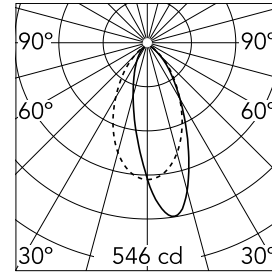

### Main specifications

<b>Number of heads</b>	1	<b>Net lumen (lm)</b>	421
<b>Lamp category</b>	LED	<b>Mountings</b>	Ceiling recessed
<b>Power (W)</b>	10W	<b>Environment</b>	Indoor dry location
<b>CCT (K)</b>	3000K		
<b>CRI</b>	90		

### Optical

<b>Lighting type</b>	Indirect, Direct
<b>LED type</b>	Power LED
<b>Light distribution</b>	Asymmetric
<b>Optical type</b>	Wall-washer
<b>Beam angle (°)</b>	34
<b>Beam angle C90-270 (°)</b>	51

<b>Beam Angle:</b>	34°		
<b>h(m)</b>	<b>E(lx)</b>	<b>D(m)</b>	
1	546	0.62	
2	136	1.24	
3	61	1.85	
4	34	2.47	
5	22	3.09	

Luminous flux luminaire  
421 lm (EXTREME CUT OFF)

### Physical

<b>Color</b>	White
<b>Orientation</b>	Fixed
<b>Recessed depth (mm)</b>	160
<b>Weight (kg)</b>	0.45