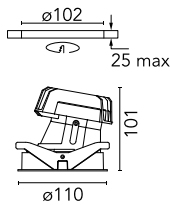

Light Shooter Wall-Washer Trim

03.6512.40A - White

High-performance recessed luminaire with LED light source. Remote 220-240V power supply included.