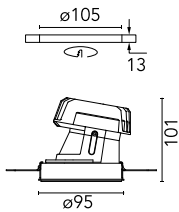

Light Shooter Wall-Washer No Trim Dimmable

03.6534.40ADA - White

High-performance recessed luminaire with LED light source. Remote 220-240V power supply included.

Main specifications

Number of heads	1	Net lumen (lm)	407
Lamp category	LED	Mountings	Ceiling recessed
Power (W)	10W	Environment	Indoor dry location
CCT (K)	2700K		
CRI	90		

Optical

Lighting type	Indirect, Direct
LED type	Power LED
Light distribution	Asymmetric
Optical type	Wall-washer
Beam angle (°)	34

Beam Angle: 34°

h(m)	E(lx)	D(m)
1	527	0.62
2	132	1.24
3	59	1.85
4	33	2.47
5	21	3.09

Luminous flux luminaire
407 lm (EXTREME CUT OFF)

Electrical

Dimmable	Yes
Driver	Remote included
Driver type	Dimmable 1-10V, Dimmable DALI 1
Emergency	Without
Insulation class	II

Physical

Color	White
Orientation	Fixed
Recessed depth (mm)	160
Weight (kg)	0.45