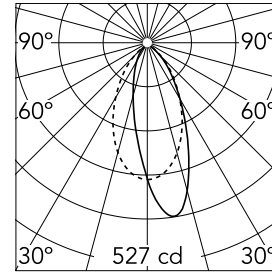

Optical

Lighting type	Indirect, Direct
LED type	Power LED
Light distribution	Asymmetric
Optical type	Wall-washer
Beam angle (°)	34

Beam Angle: 34°

h(m)	E(lx)	D(m)
1	527	0.62
2	132	1.24
3	59	1.85
4	33	2.47
5	21	3.09