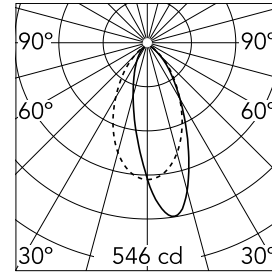

Optical

Lighting type	Indirect, Direct
LED type	Power LED
Light distribution	Asymmetric
Optical type	Wall Washer
Beam angle (°)	Down 34

Beam Angle: 34°		
h(m)	E(lx)	D(m)
1	546	0.62
2	136	1.24
3	61	1.85
4	34	2.47
5	22	3.09