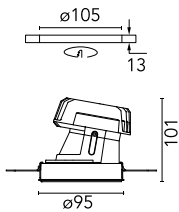

Light Shooter Wall-Washer No Trim Dimmable

■ 03.6532.14ADA - Black

High-performance recessed luminaire with LED light source. Remote 220-240V power supply included.

Main specifications

Number of heads	1	Net lumen (lm)	421
Lamp category	LED	Mountings	Ceiling recessed
Power (W)	10W	Environment	Indoor dry location
CCT (K)	3000K		
CRI	90		

Optical

Lighting type	Indirect, Direct
LED type	Power LED
Light distribution	Asymmetric
Optical type	Wall Washer
Beam angle (°)	Down 34

Beam Angle: 34°		
h(m)	E(lx)	D(m)
1	546	0.62
2	136	1.24
3	61	1.85
4	34	2.47
5	22	3.09

Luminous flux luminaire
421 lm (EXTREME CUT OFF)

Electrical

Dimmable	Yes
Driver	Remote included
Driver type	Dimmable 1-10V, Dimmable DALI 1
Emergency	Without
Insulation class	II

Physical

Color	Black
Orientation	Fixed
Recessed depth (mm)	160
Weight (kg)	0.45

Note

Accessory to reach IP54 incorporated. Pre-installation frame included in No Trim versions.