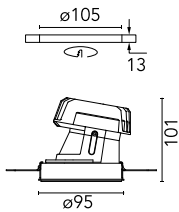

Light Shooter Wall-Washer No Trim

03.6534.40A - White

High-performance recessed luminaire with LED light source. Remote 220-240V power supply included.

Main specifications

Number of heads	1	Net lumen (lm)	407
Lamp category	LED	Mountings	Ceiling recessed
Power (W)	10W	Environment	Indoor dry location
CCT (K)	2700K		
CRI	90		

Optical

Lighting type	Indirect, Direct
LED type	Power LED
Light distribution	Asymmetric
Optical type	Wall-washer
Beam angle (°)	34
Beam angle C90-270 (°)	51

Beam Angle:	34°		
h(m)	E(lx)	D(m)	
1	527	0.62	
2	132	1.24	
3	59	1.85	
4	33	2.47	
5	21	3.09	

Physical

Color	White
Orientation	Fixed
Recessed depth (mm)	160
Weight (kg)	0.45

Note

LED: All the models include an accessory for IP54. Pre-installation frame included in No Trim versions.