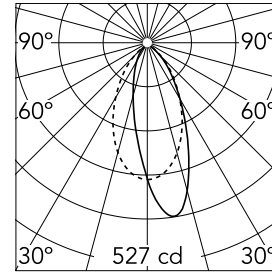

Light Shooter Wall-Washer No Trim

03.6534.40A - White

High-performance recessed luminaire with LED light source. Remote 220-240V power supply included.

Main specifications

Number of heads	1	Net lumen (lm)	407
Lamp category	LED	Mountings	Ceiling recessed
Power (W)	10W	Environment	Indoor dry location
CCT (K)	2700K		
CRI	90		

Optical

Lighting type	Indirect, Direct
LED type	Power LED
Light distribution	Asymmetric
Optical type	Wall-washer
Beam angle (°)	34
Beam angle C90-270 (°)	51

Beam Angle:	34°		
h(m)	E(lx)	D(m)	
1	527	0.62	
2	132	1.24	
3	59	1.85	
4	33	2.47	
5	21	3.09	

Physical

Color	White
Orientation	Fixed
Recessed depth (mm)	160
Weight (kg)	0.45

Note

LED: All the models include an accessory for IP54. Pre-installation frame included in No Trim versions.