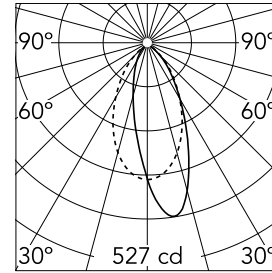

Optical

Lighting type	Indirect, Direct
LED type	Power LED
Light distribution	Asymmetric
Optical type	Wall Washer
	Down
Beam angle (°)	34
Beam angle C90-270 (°)	51

Beam Angle: 34°		
h(m)	E(lx)	D(m)
1	527	0.62
2	132	1.24
3	59	1.85
4	33	2.47
5	21	3.09

Physical

Color	Black
Orientation	Fixed
Recessed depth (mm)	160
Weight (kg)	0.45

Note

Accessory to reach IP54 incorporated. Pre-installation frame included in No Trim versions.