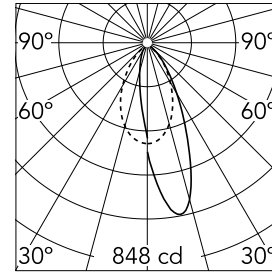

Light Shooter HP Wall-Washer Trim Dimmable

03.6569.40.DA - White

High-performance recessed luminaire with LED light source. Remote 220-240V power supply included.

Main specifications

Number of heads	1	Net lumen (lm)	529
Lamp category	LED	Mountings	Ceiling recessed
Power (W)	11W	Environment	Indoor dry location
CCT (K)	2700K		
CRI	90		

Optical

Lighting type	Indirect, Direct
LED type	Power LED
Light distribution	Asymmetric
Optical type	Wall Washer
	Down
Beam angle (°)	26
Beam angle C90-270 (°)	46

Beam Angle:	26°		
	h(m)	E(lx)	D(m)
	1	848	0.49
	2	212	0.98
	3	94	1.47
	4	53	1.96
	5	34	2.45

Physical

Color	White
Orientation	Fixed
Trim	yes
Recessed depth (mm)	160
Weight (kg)	0.45

Note

Accessory to reach IP54 incorporated.