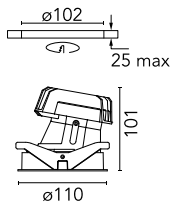

Light Shooter HP Wall-Washer Trim Dimmable

03.6569.40.DA - White

High-performance recessed luminaire with LED light source. Remote 220-240V power supply included.

Main specifications

Number of heads	1	Net lumen (lm)	529
Lamp category	LED	Mountings	Ceiling recessed
Power (W)	11W	Environment	Indoor dry location
CCT (K)	2700K		
CRI	90		

Optical

Lighting type	Indirect, Direct
LED type	Power LED
Light distribution	Asymmetric
Optical type	Wall Washer
	Down
Beam angle (°)	26
Beam angle C90-270 (°)	46

Beam Angle:	26°		
	h(m)	E(lx)	D(m)
	1	848	0.49
	2	212	0.98
	3	94	1.47
	4	53	1.96
	5	34	2.45

Physical

Color	White
Orientation	Fixed
Trim	yes
Recessed depth (mm)	160
Weight (kg)	0.45

Note

Accessory to reach IP54 incorporated.