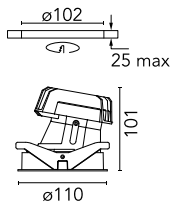

Light Shooter HP Wall-Washer Trim Dimmable

03.6568.40ADA - White

High-performance recessed luminaire with LED light source. Remote 220-240V power supply included.

Main specifications

Number of heads	1	Net lumen (lm)	577
Lamp category	LED	Mountings	Ceiling recessed
Power (W)	11W	Environment	Indoor dry location
CCT (K)	3000K		
CRI	90		

Optical

Lighting type	Indirect, Direct
LED type	Power LED
Light distribution	Asymmetric
Optical type	Wall-washer
Beam angle (°)	27°

Beam Angle: 27°

h(m)	E(lx)	D(m)
1	901	0.51
2	225	1.02
3	100	1.53
4	56	2.04
5	36	2.55

Luminous flux luminaire
577 lm (EXTREME CUT OFF)

Electrical

Dimmable	Yes
Driver	Remote included
Driver type	Dimmable 1-10V, Dimmable DALI 1
Emergency	Without
Insulation class	II

Physical

Color	White
Orientation	Fixed
Recessed depth (mm)	160
Weight (kg)	0,45