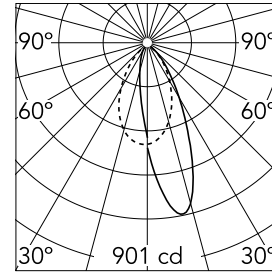

Light Shooter HP Wall-Washer Trim Dimmable

03.6568.40ADA - White

High-performance recessed luminaire with LED light source. Remote 220-240V power supply included.

Main specifications

Number of heads	1	Net lumen (lm)	577
Lamp category	LED	Mountings	Ceiling recessed
Power (W)	11W	Environment	Indoor dry location
CCT (K)	3000K		
CRI	90		

Optical

Lighting type	Indirect, Direct
LED type	Power LED
Light distribution	Asymmetric
Optical type	Wall-washer
Beam angle (°)	27°

Beam Angle: 27°

h(m)	E(lx)	D(m)
1	901	0.51
2	225	1.02
3	100	1.53
4	56	2.04
5	36	2.55

Luminous flux luminaire
577 lm (EXTREME CUT OFF)

Electrical

Dimmable	Yes
Driver	Remote included
Driver type	Dimmable 1-10V, Dimmable DALI 1
Emergency	Without
Insulation class	II

Physical

Color	White
Orientation	Fixed
Recessed depth (mm)	160
Weight (kg)	0,45