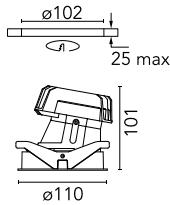

Light Shooter HP Wall-Washer Trim

■ 03.6569.14 - Black

High-performance recessed luminaire with LED light source. Remote 220-240V power supply included.