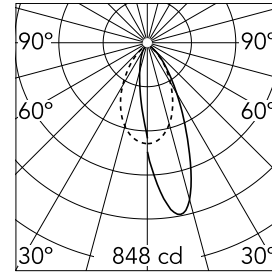

### Optical

<b>Lighting type</b>	Indirect, Direct
<b>LED type</b>	Power LED
<b>Light distribution</b>	Asymmetric
<b>Optical type</b>	Wall-washer
<b>Beam angle (°)</b>	26
<b>Beam angle C90-270 (°)</b>	46

<b>Beam Angle:</b>	26°		
<b>h(m)</b>	<b>E(lx)</b>	<b>D(m)</b>	
1	848	0.49	
2	212	0.98	
3	94	1.47	
4	53	1.96	
5	34	2.45	

Luminous flux luminaire  
529 lm (EXTREME CUT OFF)

### Physical

<b>Color</b>	Black
<b>Orientation</b>	Fixed
<b>Recessed depth (mm)</b>	160
<b>Weight (kg)</b>	0,45