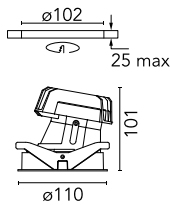

Light Shooter HP Wall-Washer Trim

03.6568.40A - White

High-performance recessed luminaire with LED light source. Remote 220-240V power supply included.

Main specifications

Number of heads	1	Net lumen (lm)	577
Lamp category	LED	Mountings	Ceiling recessed
Power (W)	11W	Environment	Indoor dry location
CCT (K)	3000K		
CRI	90		

Optical

Lighting type	Indirect, Direct
LED type	Power LED
Light distribution	Asymmetric
Optical type	Wall Washer
	Down
Beam angle (°)	27
Beam angle C90-270 (°)	49

Beam Angle:	27°		
	h(m)	E(lx)	D(m)
1	901	0.51	
2	225	1.02	
3	100	1.53	
4	56	2.04	
5	36	2.55	

Physical

Color	White
Orientation	Fixed
Trim	yes
Recessed depth (mm)	160
Weight (kg)	0.45

Note

Accessory to reach IP54 incorporated.