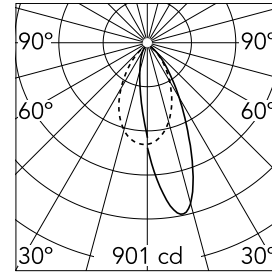

Light Shooter HP Wall-Washer Trim

03.6568.40A - White

High-performance recessed luminaire with LED light source. Remote 220-240V power supply included.

Main specifications

Number of heads	1	Net lumen (lm)	577
Lamp category	LED	Mountings	Ceiling recessed
Power (W)	11W	Environment	Indoor dry location
CCT (K)	3000K		
CRI	90		

Optical

Lighting type	Indirect, Direct
LED type	Power LED
Light distribution	Asymmetric
Optical type	Wall Washer
	Down
Beam angle (°)	27
Beam angle C90-270 (°)	49

Beam Angle:	27°		
	h(m)	E(lx)	D(m)
1	901	0.51	
2	225	1.02	
3	100	1.53	
4	56	2.04	
5	36	2.55	

Physical

Color	White
Orientation	Fixed
Trim	yes
Recessed depth (mm)	160
Weight (kg)	0.45

Note

Accessory to reach IP54 incorporated.