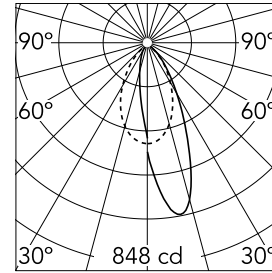

Light Shooter HP Wall-Washer No Trim Dimmable

03.6579.40.DA - White

High-performance recessed luminaire with LED light source. Remote 220-240V power supply included.

Main specifications

Number of heads	1	Net lumen (lm)	529
Lamp category	LED	Mountings	Ceiling recessed
Power (W)	11W	Environment	Indoor dry location
CCT (K)	2700K		
CRI	90		

Optical

Lighting type	Indirect, Direct
LED type	Power LED
Light distribution	Asymmetric
Optical type	Wall Washer
	Down
Beam angle (°)	26
Beam angle C90-270 (°)	46

Beam Angle:	26°		
	h(m)	E(lx)	D(m)
	1	848	0.49
	2	212	0.98
	3	94	1.47
	4	53	1.96
	5	34	2.45

Physical

Color	White
Orientation	Fixed
Recessed depth (mm)	160
Weight (kg)	0.45

Note

Accessory to reach IP54 incorporated. Pre-installation frame included in No Trim versions.