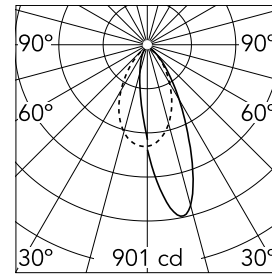

Optical

Lighting type	Indirect, Direct
LED type	Power LED
Light distribution	Asymmetric
Optical type	Wall-washer
Beam angle (°)	27

Beam Angle: 27°

h(m)	E(lx)	D(m)
1	901	0.51
2	225	1.02
3	100	1.53
4	56	2.04
5	36	2.55