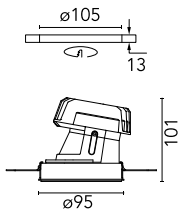

Light Shooter HP Wall-Washer No Trim Dimmable

■ 03.6578.14ADA - Black

High-performance recessed luminaire with LED light source. Remote 220-240V power supply included.

Main specifications

Number of heads	1	Net lumen (lm)	577
Lamp category	LED	Mountings	Ceiling recessed
Power (W)	11W	Environment	Indoor dry location
CCT (K)	3000K		
CRI	90		

Optical

Lighting type	Indirect, Direct
LED type	Power LED
Light distribution	Asymmetric
Optical type	Wall-washer
Beam angle (°)	27

Beam Angle: 27°

h(m)	E(lx)	D(m)
1	901	0.51
2	225	1.02
3	100	1.53
4	56	2.04
5	36	2.55

Luminous flux luminaire
577 lm (EXTREME CUT OFF)

Electrical

Dimmable	Yes
Driver	Remote included
Driver type	Dimmable 1-10V, Dimmable DALI 1
Emergency	Without
Insulation class	II

Physical

Color	Black
Orientation	Fixed
Recessed depth (mm)	160
Weight (kg)	0,45