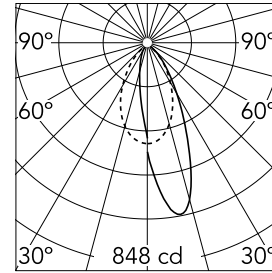

Optical

Lighting type	Indirect, Direct
LED type	Power LED
Light distribution	Asymmetric
Optical type	Wall-washer
Beam angle (°)	26
Beam angle C90-270 (°)	46

Beam Angle:	26°		
h(m)	E(lx)	D(m)	
1	848	0.49	
2	212	0.98	
3	94	1.47	
4	53	1.96	
5	34	2.45	

Luminous flux luminaire
529 lm (EXTREME CUT OFF)

Electrical

Frequency (Hz)	50/60	Insulation class	II
Dimmable	No		
Driver	Remote included		
Driver type	Non Dimmable		
Emergency	Without		

Physical

Color	Black
Orientation	Fixed
Recessed depth (mm)	160
Weight (kg)	0.45