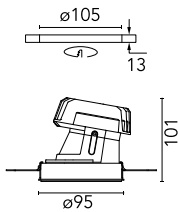

Light Shooter HP Wall-Washer No Trim

■ 03.6579.14 - Black

High-performance recessed luminaire with LED light source. Remote 220-240V power supply included.

Main specifications

Number of heads	1	Net lumen (lm)	529
Lamp category	LED	Mountings	Ceiling recessed
Power (W)	11W	Environment	Indoor dry location
CCT (K)	2700K		
CRI	90		

Optical

Lighting type	Indirect, Direct
LED type	Power LED
Light distribution	Asymmetric
Optical type	Wall-washer
Beam angle (°)	26
Beam angle C90-270 (°)	46

Beam Angle:	26°		
h(m)	E(lx)	D(m)	
1	848	0.49	
2	212	0.98	
3	94	1.47	
4	53	1.96	
5	34	2.45	

Luminous flux luminaire
529 lm (EXTREME CUT OFF)

Electrical

Frequency (Hz)	50/60	Insulation class	II
Dimmable	No		
Driver	Remote included		
Driver type	Non Dimmable		
Emergency	Without		

Physical

Color	Black
Orientation	Fixed
Recessed depth (mm)	160
Weight (kg)	0.45