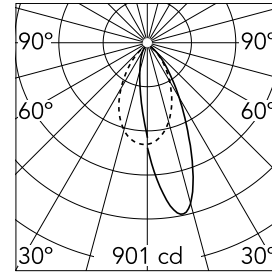

Light Shooter HP Wall-Washer No Trim

03.6578.40A - White

High-performance recessed luminaire with LED light source. Remote 220-240V power supply included.

Main specifications

Number of heads	1	Net lumen (lm)	577
Lamp category	LED	Mountings	Ceiling recessed
Power (W)	11W	Environment	Indoor
CCT (K)	3000K		
CRI	90		

Optical

Lighting type	Indirect, Direct
LED type	Power LED
Light distribution	Asymmetric
Optical type	Wall-washer
Beam angle (°)	27
Beam angle C90-270 (°)	49

Beam Angle: 27°

h(m)	E(lx)	D(m)
1	901	0.51
2	225	1.02
3	100	1.53
4	56	2.04
5	36	2.55

Luminous flux luminaire
577 lm (EXTREME CUT OFF)

Electrical

Frequency (Hz)	50/60	Emergency	Without
Voltage (V)	12.00	Insulation class	II
Dimmable	No		
Driver	Remote		
Driver type	Electronic		

Physical

Color	White
Orientation	Fixed
Recessed depth (mm)	160
Weight (kg)	0.45