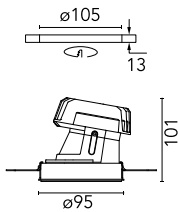

Light Shooter HP Wall-Washer No Trim

03.6578.40A - White

High-performance recessed luminaire with LED light source. Remote 220-240V power supply included.

Main specifications

Number of heads	1	Net lumen (lm)	577
Lamp category	LED	Mountings	Ceiling recessed
Power (W)	11W	Environment	Indoor
CCT (K)	3000K		
CRI	90		

Optical

Lighting type	Indirect, Direct
LED type	Power LED
Light distribution	Asymmetric
Optical type	Wall-washer
Beam angle (°)	27
Beam angle C90-270 (°)	49

Beam Angle: 27°

h(m)	E(lx)	D(m)
1	901	0.51
2	225	1.02
3	100	1.53
4	56	2.04
5	36	2.55

Luminous flux luminaire
577 lm (EXTREME CUT OFF)

Electrical

Frequency (Hz)	50/60	Emergency	Without
Voltage (V)	12.00	Insulation class	II
Dimmable	No		
Driver	Remote		
Driver type	Electronic		

Physical

Color	White
Orientation	Fixed
Recessed depth (mm)	160
Weight (kg)	0.45