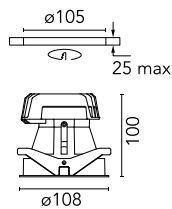

### Main specifications

Number of heads	1	Net lumen (lm)	625
Lamp category	LED	Mountings	Ceiling recessed
Power (W)	11W	Environment	Indoor
CCT (K)	2700K		
CRI	90		

### Optical

Lighting type	Direct
LED type	Power LED
Light distribution	Symmetric
Optical type	Flood
Beam angle (°)	29
Beam angle C90-270 (°)	29

Beam Angle:	29°		
	h(m)	E(lx)	D(m)
1	1932	0.52	
2	483	1.04	
3	215	1.56	
4	121	2.08	
5	77	2.60	

Luminous flux luminaire  
625 lm (EXTREME CUT OFF)

### Physical

Color	White
Orientation	Fixed
Recessed depth (mm)	160
Weight (kg)	0.45