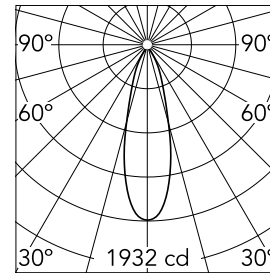

### Main specifications

Number of heads	1	Net lumen (lm)	625
Lamp category	LED	Mountings	Ceiling recessed
Power (W)	11W	Environment	Indoor
CCT (K)	2700K		
CRI	90		

### Optical

Lighting type	Direct
LED type	Power LED
Light distribution	Symmetric
Optical type	Flood
Beam angle (°)	29
Beam angle C90-270 (°)	29

Beam Angle:	29°		
	h(m)	E(lx)	D(m)
1	1932	0.52	
2	483	1.04	
3	215	1.56	
4	121	2.08	
5	77	2.60	

Luminous flux luminaire  
625 lm (EXTREME CUT OFF)

### Physical

Color	White
Orientation	Fixed
Recessed depth (mm)	160
Weight (kg)	0.45