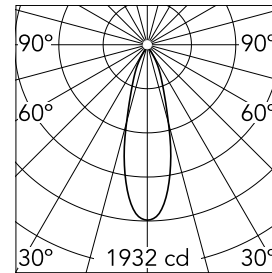

Optical

Lighting type	Direct
LED type	Power LED
Light distribution	Symmetric
Optical type	Flood
Beam angle (°)	29
Beam angle C90-270 (°)	29

Beam Angle:	29°		
h(m)	E(lx)	D(m)	
1	1932	0.52	
2	483	1.04	
3	215	1.56	
4	121	2.08	
5	77	2.60	

Physical

Color	Black
Orientation	Fixed
Trim	yes
Recessed depth (mm)	160
Weight (kg)	0.45

Note

Accessory to reach IP54 incorporated.