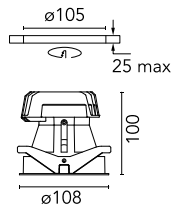

Light Shooter HP Fixed Trim Dimmable

■ 03.6567.14.DA - Black

High-performance recessed luminaire with LED light source. Remote 220-240V power supply included.

Main specifications

Number of heads	1	Net lumen (lm)	625
Lamp category	LED	Mountings	Ceiling recessed
Power (W)	11W	Environment	Indoor dry location
CCT (K)	2700K		
CRI	90		

Optical

Lighting type	Direct
LED type	Power LED
Light distribution	Symmetric
Optical type	Flood
Beam angle (°)	29
Beam angle C90-270 (°)	29

Beam Angle:	29°		
h(m)	E(lx)	D(m)	
1	1932	0.52	
2	483	1.04	
3	215	1.56	
4	121	2.08	
5	77	2.60	

Physical

Color	Black
Orientation	Fixed
Trim	yes
Recessed depth (mm)	160
Weight (kg)	0.45

Note

Accessory to reach IP54 incorporated.