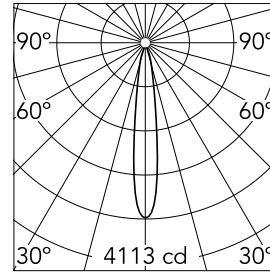

Optical

Lighting type	Direct
LED type	Power LED
Light distribution	Symmetric
Optical type	Spot
Beam angle (°)	15°

Beam Angle:	15°		
	h(m)	E(lx)	D(m)
1	4113	0.26	
2	1028	0.52	
3	457	0.78	
4	257	1.04	
5	165	1.30	

Luminous flux luminaire
448 lm (EXTREME CUT OFF)

Electrical

Dimmable	Yes
Driver	Remote included
Driver type	Dimmable 1-10V, Dimmable DALI 1
Emergency	Without
Insulation class	II

Physical

Color	White
Orientation	Fixed
Trim	yes
Recessed depth (mm)	160
Weight (kg)	0.45