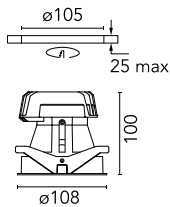

Light Shooter HP Fixed Trim Dimmable

03.6564.40ADA - White

High-performance recessed luminaire with LED light source. Remote 220-240V power supply included.

Main specifications

Number of heads	1	Net lumen (lm)	448
Lamp category	LED	Mountings	Ceiling recessed
Power (W)	11W	Environment	Indoor dry location
CCT (K)	3000K		
CRI	90		

Optical

Lighting type	Direct
LED type	Power LED
Light distribution	Symmetric
Optical type	Spot
Beam angle (°)	15°

Beam Angle:	15°		
	h(m)	E(lx)	D(m)
1	4113	0.26	
2	1028	0.52	
3	457	0.78	
4	257	1.04	
5	165	1.30	

Luminous flux luminaire
448 lm (EXTREME CUT OFF)

Electrical

Dimmable	Yes
Driver	Remote included
Driver type	Dimmable 1-10V, Dimmable DALI 1
Emergency	Without
Insulation class	II

Physical

Color	White
Orientation	Fixed
Trim	yes
Recessed depth (mm)	160
Weight (kg)	0.45