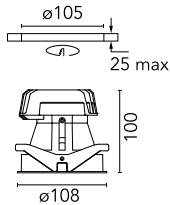

### Main specifications

<b>Number of heads</b>	1	<b>Net lumen (lm)</b>	625
<b>Lamp category</b>	LED	<b>Mountings</b>	Ceiling recessed
<b>Power (W)</b>	11W	<b>Environment</b>	Indoor dry location
<b>CCT (K)</b>	2700K		
<b>CRI</b>	90		

Luminous flux luminaire  
625 lm (EXTREME CUT OFF)

### Physical

<b>Color</b>	Black
<b>Orientation</b>	Fixed
<b>Trim</b>	yes
<b>Recessed depth (mm)</b>	160
<b>Weight (kg)</b>	0.45