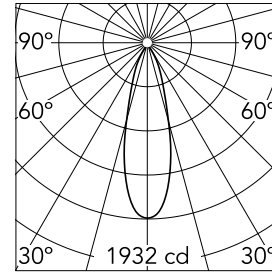

### Main specifications

<b>Number of heads</b>	1	<b>Net lumen (lm)</b>	625
<b>Lamp category</b>	LED	<b>Mountings</b>	Ceiling recessed
<b>Power (W)</b>	11W	<b>Environment</b>	Indoor dry location
<b>CCT (K)</b>	2700K		
<b>CRI</b>	90		

### Optical

<b>Lighting type</b>	Direct
<b>LED type</b>	Power LED
<b>Light distribution</b>	Symmetric
<b>Optical type</b>	Flood
<b>Beam angle (°)</b>	29
<b>Beam angle C90-270 (°)</b>	29

<b>Beam Angle:</b>	29°		
<b>h(m)</b>	<b>E(lx)</b>	<b>D(m)</b>	
1	1932	0.52	
2	483	1.04	
3	215	1.56	
4	121	2.08	
5	77	2.60	

Luminous flux luminaire  
625 lm (EXTREME CUT OFF)

### Physical

<b>Color</b>	Black
<b>Orientation</b>	Fixed
<b>Trim</b>	yes
<b>Recessed depth (mm)</b>	160
<b>Weight (kg)</b>	0.45