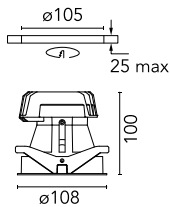

Light Shooter HP Fixed Trim

03.6566.40 - White

High-performance recessed luminaire with LED light source. Remote 220-240V power supply included.

Main specifications

Number of heads	1	Net lumen (lm)	412
Lamp category	LED	Mountings	Ceiling recessed
Power (W)	11W	Environment	Indoor dry location
CCT (K)	2700K		
CRI	90		

Optical

Lighting type	Direct
LED type	Power LED
Light distribution	Symmetric
Optical type	Spot
Beam angle (°)	15
Beam angle C90-270 (°)	15

Beam Angle: 15°

h(m)	E(lx)	D(m)
1	3740	0.26
2	935	0.53
3	416	0.79
4	234	1.05
5	150	1.31

Luminous flux luminaire
412 lm (EXTREME CUT OFF)

Electrical

Frequency (Hz)	50/60	Insulation class	II
Dimmable	No		
Driver	Remote included		
Driver type	Non Dimmable		
Emergency	Without		

Physical

Color	White
Orientation	Fixed
Trim	yes
Recessed depth (mm)	160
Weight (kg)	0.45