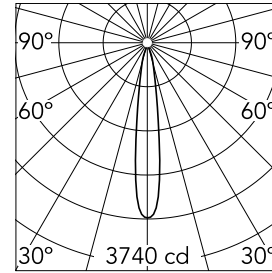

Optical

Lighting type	Direct
LED type	Power LED
Light distribution	Symmetric
Optical type	Spot
Beam angle (°)	15
Beam angle C90-270 (°)	15

Beam Angle: 15°

h(m)	E(lx)	D(m)
1	3740	0.26
2	935	0.53
3	416	0.79
4	234	1.05
5	150	1.31

Luminous flux luminaire
412 lm (EXTREME CUT OFF)

Electrical

Frequency (Hz)	50/60	Insulation class	II
Dimmable	No		
Driver	Remote included		
Driver type	Non Dimmable		
Emergency	Without		

Physical

Color	White
Orientation	Fixed
Trim	yes
Recessed depth (mm)	160
Weight (kg)	0.45