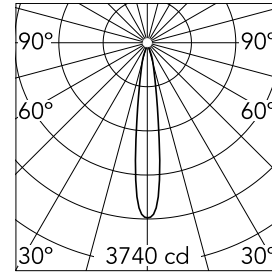

### Main specifications

<b>Number of heads</b>	1	<b>Net lumen (lm)</b>	412
<b>Lamp category</b>	LED	<b>Mountings</b>	Ceiling recessed
<b>Power (W)</b>	11W	<b>Environment</b>	Indoor dry location
<b>CCT (K)</b>	2700K		
<b>CRI</b>	90		

### Optical

<b>Lighting type</b>	Direct
<b>LED type</b>	Power LED
<b>Light distribution</b>	Symmetric
<b>Optical type</b>	Spot
<b>Beam angle (°)</b>	15
<b>Beam angle C90-270 (°)</b>	15

<b>Beam Angle:</b>	15°		
<b>h(m)</b>	<b>E(lx)</b>	<b>D(m)</b>	
1	3740	0.26	
2	935	0.53	
3	416	0.79	
4	234	1.05	
5	150	1.31	

Luminous flux luminaire  
412 lm (EXTREME CUT OFF)

### Physical

<b>Color</b>	Black
<b>Orientation</b>	Fixed
<b>Recessed depth (mm)</b>	160
<b>Weight (kg)</b>	0.45