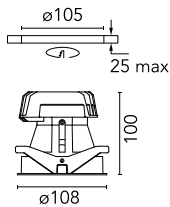

### Main specifications

<b>Number of heads</b>	1	<b>Net lumen (lm)</b>	412
<b>Lamp category</b>	LED	<b>Mountings</b>	Ceiling recessed
<b>Power (W)</b>	11W	<b>Environment</b>	Indoor dry location
<b>CCT (K)</b>	2700K		
<b>CRI</b>	90		

### Optical

<b>Lighting type</b>	Direct
<b>LED type</b>	Power LED
<b>Light distribution</b>	Symmetric
<b>Optical type</b>	Spot
<b>Beam angle (°)</b>	15
<b>Beam angle C90-270 (°)</b>	15

<b>Beam Angle:</b>	15°		
<b>h(m)</b>	<b>E(lx)</b>	<b>D(m)</b>	
1	3740	0.26	
2	935	0.53	
3	416	0.79	
4	234	1.05	
5	150	1.31	

### Physical

<b>Color</b>	Black
<b>Orientation</b>	Fixed
<b>Recessed depth (mm)</b>	160
<b>Weight (kg)</b>	0.45