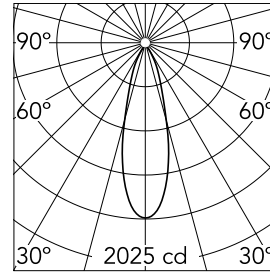

### Main specifications

<b>Number of heads</b>	1	<b>Net lumen (lm)</b>	647
<b>Lamp category</b>	LED	<b>Mountings</b>	Ceiling recessed
<b>Power (W)</b>	11W	<b>Environment</b>	Indoor
<b>CCT (K)</b>	3000K		
<b>CRI</b>	90		

### Optical

<b>Lighting type</b>	Direct
<b>LED type</b>	Power LED
<b>Light distribution</b>	Symmetric
<b>Optical type</b>	Flood
<b>Beam angle (°)</b>	29
<b>Beam angle C90-270 (°)</b>	29

Beam Angle: 29°

h(m)	E(lx)	D(m)
1	2025	0.52
2	506	1.04
3	225	1.56
4	127	2.08
5	81	2.60

Luminous flux luminaire  
647 lm (EXTREME CUT OFF)

### Physical

<b>Color</b>	White
<b>Orientation</b>	Fixed
<b>Recessed depth (mm)</b>	160
<b>Weight (kg)</b>	0.45