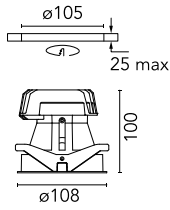

### Main specifications

<b>Number of heads</b>	1	<b>Net lumen (lm)</b>	647
<b>Lamp category</b>	LED	<b>Mountings</b>	Ceiling recessed
<b>Power (W)</b>	11W	<b>Environment</b>	Indoor
<b>CCT (K)</b>	3000K		
<b>CRI</b>	90		

### Optical

<b>Lighting type</b>	Direct
<b>LED type</b>	Power LED
<b>Light distribution</b>	Symmetric
<b>Optical type</b>	Flood
<b>Beam angle (°)</b>	29
<b>Beam angle C90-270 (°)</b>	29

Beam Angle: 29°

h(m)	E(lx)	D(m)
1	2025	0.52
2	506	1.04
3	225	1.56
4	127	2.08
5	81	2.60

### Physical

<b>Color</b>	White
<b>Orientation</b>	Fixed
<b>Recessed depth (mm)</b>	160
<b>Weight (kg)</b>	0.45