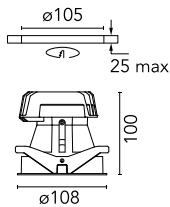

Light Shooter HP Fixed Trim

■ 03.6565.14A - Black

High-performance recessed luminaire with LED light source. Remote 220-240V power supply included.

Main specifications

Number of heads	1	Net lumen (lm)	647
Lamp category	LED	Mountings	Ceiling recessed
Power (W)	11W	Environment	Indoor
CCT (K)	3000K		
CRI	90		

Optical

Lighting type	Direct
LED type	Power LED
Light distribution	Symmetric
Optical type	Flood
Beam angle (°)	29
Beam angle C90-270 (°)	29

Beam Angle:	29°		
h(m)	E(lx)	D(m)	
1	2025	0.52	
2	506	1.04	
3	225	1.56	
4	127	2.08	
5	81	2.60	

Luminous flux luminaire
647 lm (EXTREME CUT OFF)

Electrical

Frequency (Hz)	50/60	Emergency	Without
Voltage (V)	12.00	Insulation class	II
Dimmable	No		
Driver	Remote		
Driver type	Electronic		

Physical

Color	Black
Orientation	Fixed
Recessed depth (mm)	160
Weight (kg)	0.45