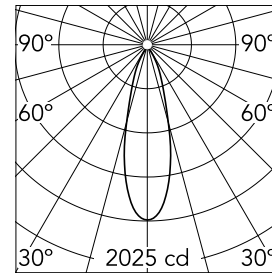

Optical

Lighting type	Direct
LED type	Power LED
Light distribution	Symmetric
Optical type	Flood
Beam angle (°)	29
Beam angle C90-270 (°)	29

Beam Angle:	29°		
h(m)	E(lx)	D(m)	
1	2025	0.52	
2	506	1.04	
3	225	1.56	
4	127	2.08	
5	81	2.60	

Luminous flux luminaire
647 lm (EXTREME CUT OFF)

Electrical

Frequency (Hz)	50/60	Emergency	Without
Voltage (V)	12.00	Insulation class	II
Dimmable	No		
Driver	Remote		
Driver type	Electronic		

Physical

Color	Black
Orientation	Fixed
Recessed depth (mm)	160
Weight (kg)	0.45