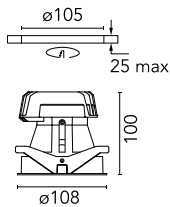

Light Shooter HP Fixed Trim

03.6564.40A - White

High-performance recessed luminaire with LED light source. Remote 220-240V power supply included.

Main specifications

Number of heads	1	Net lumen (lm)	448
Lamp category	LED	Mountings	Ceiling recessed
Power (W)	11W	Environment	Indoor dry location
CCT (K)	3000K		
CRI	90		

Optical

Lighting type	Direct
LED type	Power LED
Light distribution	Symmetric
Optical type	Spot
Beam angle (°)	15
Beam angle C90-270 (°)	15

Beam Angle:	15°		
h(m)	E(lx)	D(m)	
1	4113	0.26	
2	1028	0.52	
3	457	0.78	
4	257	1.04	
5	165	1.30	

Physical

Color	White
Orientation	Fixed
Recessed depth (mm)	160
Weight (kg)	0.45

Note

LED: All the models include an accessory for IP54.