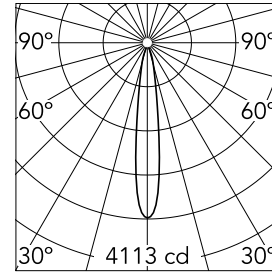

Light Shooter HP Fixed Trim

03.6564.40A - White

High-performance recessed luminaire with LED light source. Remote 220-240V power supply included.

Main specifications

Number of heads	1	Net lumen (lm)	448
Lamp category	LED	Mountings	Ceiling recessed
Power (W)	11W	Environment	Indoor dry location
CCT (K)	3000K		
CRI	90		

Optical

Lighting type	Direct
LED type	Power LED
Light distribution	Symmetric
Optical type	Spot
Beam angle (°)	15
Beam angle C90-270 (°)	15

Beam Angle:	15°		
h(m)	E(lx)	D(m)	
1	4113	0.26	
2	1028	0.52	
3	457	0.78	
4	257	1.04	
5	165	1.30	

Physical

Color	White
Orientation	Fixed
Recessed depth (mm)	160
Weight (kg)	0.45

Note

LED: All the models include an accessory for IP54.