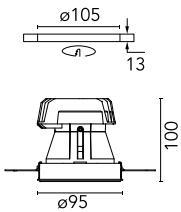

Light Shooter HP Fixed No Trim Dimmable

03.6576.40.DA - White

High-performance recessed luminaire with LED light source. Remote 220-240V power supply included.

Main specifications

Number of heads	1	Net lumen (lm)	412
Lamp category	LED	Mountings	Ceiling recessed
Power (W)	11W	Environment	Indoor
CCT (K)	2700K		
CRI	90		

Optical

Lighting type	Direct
LED type	Power LED
Light distribution	Symmetric
Optical type	Spot
Beam angle (°)	15
Beam angle C90-270 (°)	15

Beam Angle:	15°		
	h(m)	E(lx)	D(m)
1	3740	0.26	
2	935	0.53	
3	416	0.79	
4	234	1.05	
5	150	1.31	

Physical

Color	White
Orientation	Fixed
Recessed depth (mm)	160
Weight (kg)	0.45

Note

LED: All the models include an accessory for IP54. Pre-installation frame included in No Trim versions.