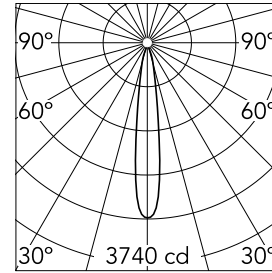

Optical

Lighting type	Direct
LED type	Power LED
Light distribution	Symmetric
Optical type	Spot
Beam angle (°)	15
Beam angle C90-270 (°)	15

Beam Angle:	15°		
	h(m)	E(lx)	D(m)
1	3740	0.26	
2	935	0.53	
3	416	0.79	
4	234	1.05	
5	150	1.31	

Physical

Color	White
Orientation	Fixed
Recessed depth (mm)	160
Weight (kg)	0.45

Note

LED: All the models include an accessory for IP54. Pre-installation frame included in No Trim versions.