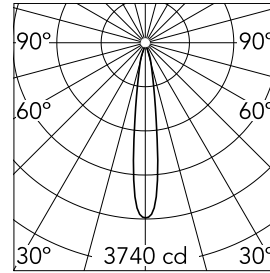

### Main specifications

<b>Number of heads</b>	1	<b>Net lumen (lm)</b>	412
<b>Lamp category</b>	LED	<b>Mountings</b>	Ceiling recessed
<b>Power (W)</b>	11W	<b>Environment</b>	Indoor dry location
<b>CCT (K)</b>	2700K		
<b>CRI</b>	90		

### Optical

<b>Lighting type</b>	Direct
<b>LED type</b>	Power LED
<b>Light distribution</b>	Symmetric
<b>Optical type</b>	Spot
<b>Beam angle (°)</b>	15
<b>Beam angle C90-270 (°)</b>	15

<b>Beam Angle:</b>	15°		
<b>h(m)</b>	<b>E(lx)</b>	<b>D(m)</b>	
1	3740	0.26	
2	935	0.53	
3	416	0.79	
4	234	1.05	
5	150	1.31	

Luminous flux luminaire  
412 lm (EXTREME CUT OFF)

### Physical

<b>Color</b>	Black
<b>Orientation</b>	Fixed
<b>Recessed depth (mm)</b>	160
<b>Weight (kg)</b>	0.45