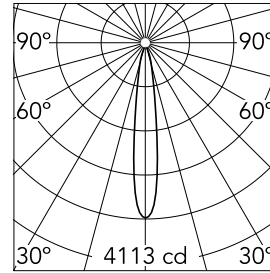

Optical

Lighting type	Direct
LED type	Power LED
Light distribution	Symmetric
Optical type	Spot
Beam angle (°)	15°

Beam Angle:	15°		
	h(m)	E(lx)	D(m)
1	4113	0.26	
2	1028	0.52	
3	457	0.78	
4	257	1.04	
5	165	1.30	

Luminous flux luminaire
448 lm (EXTREME CUT OFF)

Electrical

Dimmable	Yes
Driver	Remote included
Driver type	Dimmable 1-10V, Dimmable DALI 1
Emergency	Without
Insulation class	II

Physical

Color	Black
Orientation	Fixed
Recessed depth (mm)	160
Weight (kg)	0.45