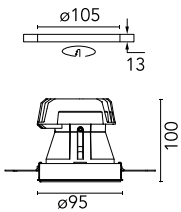

Light Shooter HP Fixed No Trim Dimmable

■ 03.6574.14ADA - Black

High-performance recessed luminaire with LED light source. Remote 220-240V power supply included.

Main specifications

Number of heads	1	Net lumen (lm)	448
Lamp category	LED	Mountings	Ceiling recessed
Power (W)	11W	Environment	Indoor dry location
CCT (K)	3000K		
CRI	90		

Optical

Lighting type	Direct
LED type	Power LED
Light distribution	Symmetric
Optical type	Spot
Beam angle (°)	15°

Beam Angle:	15°		
	h(m)	E(lx)	D(m)
1	4113	0.26	
2	1028	0.52	
3	457	0.78	
4	257	1.04	
5	165	1.30	

Luminous flux luminaire
448 lm (EXTREME CUT OFF)

Electrical

Dimmable	Yes
Driver	Remote included
Driver type	Dimmable 1-10V, Dimmable DALI 1
Emergency	Without
Insulation class	II

Physical

Color	Black
Orientation	Fixed
Recessed depth (mm)	160
Weight (kg)	0.45

Note

Accessory to reach IP54 incorporated. Pre-installation frame included in No Trim versions.