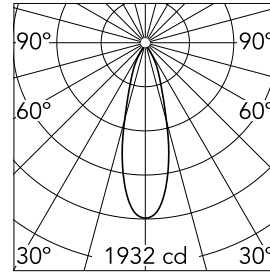

Optical

Lighting type	Direct
LED type	Power LED
Light distribution	Symmetric
Optical type	Flood
Beam angle (°)	29
Beam angle C90-270 (°)	29

Beam Angle:	29°		
h(m)	E(lx)	D(m)	
1	1932	0.52	
2	483	1.04	
3	215	1.56	
4	121	2.08	
5	77	2.60	