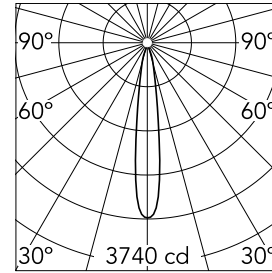

### Main specifications

<b>Number of heads</b>	1	<b>Net lumen (lm)</b>	412
<b>Lamp category</b>	LED	<b>Mountings</b>	Ceiling recessed
<b>Power (W)</b>	11W	<b>Environment</b>	Indoor dry location
<b>CCT (K)</b>	2700K		
<b>CRI</b>	90		

### Optical

<b>Lighting type</b>	Direct
<b>LED type</b>	Power LED
<b>Light distribution</b>	Symmetric
<b>Optical type</b>	Spot
<b>Beam angle (°)</b>	15
<b>Beam angle C90-270 (°)</b>	15

<b>Beam Angle:</b>	15°		
<b>h(m)</b>	<b>E(lx)</b>	<b>D(m)</b>	
1	3740	0.26	
2	935	0.53	
3	416	0.79	
4	234	1.05	
5	150	1.31	

Luminous flux luminaire  
412 lm (EXTREME CUT OFF)

### Physical

<b>Color</b>	White
<b>Orientation</b>	Fixed
<b>Recessed depth (mm)</b>	160
<b>Weight (kg)</b>	0.45