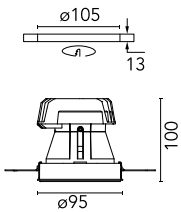

Light Shooter HP Fixed No Trim

03.6576.40 - White

High-performance recessed luminaire with LED light source. Remote 220-240V power supply included.