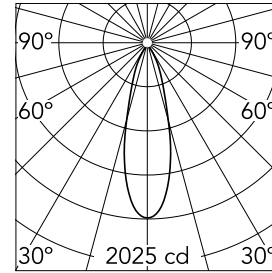

Light Shooter HP Fixed No Trim

03.6575.40A - White

High-performance recessed luminaire with LED light source. Remote 220-240V power supply included.

Main specifications

Number of heads	1	Net lumen (lm)	647
Lamp category	LED	Mountings	Ceiling recessed
Power (W)	11W	Environment	Indoor dry location
CCT (K)	3000K		
CRI	90		

Optical

Lighting type	Direct
LED type	Power LED
Light distribution	Symmetric
Optical type	Flood
Beam angle (°)	29
Beam angle C90-270 (°)	29

Beam Angle:	29°		
h(m)	E(lx)	D(m)	
1	2025	0.52	
2	506	1.04	
3	225	1.56	
4	127	2.08	
5	81	2.60	

Physical

Color	White
Orientation	Fixed
Recessed depth (mm)	160
Weight (kg)	0.45

Note

Accessory to reach IP54 incorporated. Pre-installation frame included in No Trim versions.