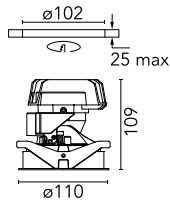

Light Shooter HP Adjustable Trim Dimmable

03.6563.40.DA - White

High-performance recessed luminaire with LED light source. Remote 220-240V power supply included.

Main specifications

Number of heads	1	Net lumen (lm)	592
Lamp category	LED	Mountings	Ceiling recessed
Power (W)	11W	Environment	Indoor dry location
CCT (K)	2700K		
CRI	90		

Optical

Lighting type	Direct
LED type	Power LED
Light distribution	Symmetric
Optical type	Flood
Beam angle (°)	29
Beam angle C90-270 (°)	29

Beam Angle: 29°

h(m)	E(lx)	D(m)
1	1912	0.51
2	478	1.03
3	212	1.54
4	119	2.05
5	76	2.56

Physical

Color	White	Tilt (°)	40
Orientation	Adjustable	Rotation (°)	360
Trim	yes		
Recessed depth (mm)	170		
Weight (kg)	0.45		

Note

Accessory to reach IP54 incorporated.