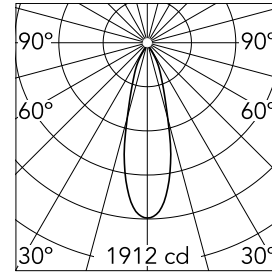

Optical

Lighting type	Direct
LED type	Power LED
Light distribution	Symmetric
Optical type	Flood
Beam angle (°)	29
Beam angle C90-270 (°)	29

Beam Angle: 29°

h(m)	E(lx)	D(m)
1	1912	0.51
2	478	1.03
3	212	1.54
4	119	2.05
5	76	2.56

Physical

Color	White	Tilt (°)	40
Orientation	Adjustable	Rotation (°)	360
Trim	yes		
Recessed depth (mm)	170		
Weight (kg)	0.45		

Note

Accessory to reach IP54 incorporated.