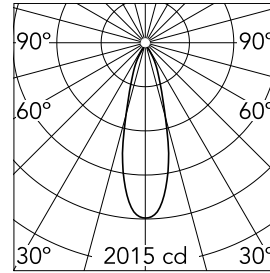

Optical

Lighting type	Direct
LED type	Power LED
Light distribution	Symmetric
Optical type	Flood
Beam angle (°)	28

Beam Angle:	28°		
	h(m)	E(lx)	D(m)
	1	2015	0.50
	2	504	1.01
	3	224	1.51
	4	126	2.02
	5	81	2.52