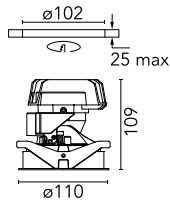

Light Shooter HP Adjustable Trim Dimmable

■ 03.6561.14ADA - Black

High-performance recessed luminaire with LED light source. Remote 220-240V power supply included.

Main specifications

Number of heads	1	Net lumen (lm)	598
Lamp category	LED	Mountings	Ceiling recessed
Power (W)	11W	Environment	Indoor dry location
CCT (K)	3000K		
CRI	90		

Optical

Lighting type	Direct
LED type	Power LED
Light distribution	Symmetric
Optical type	Flood
Beam angle (°)	28

Beam Angle:	28°		
	h(m)	E(lx)	D(m)
	1	2015	0.50
	2	504	1.01
	3	224	1.51
	4	126	2.02
	5	81	2.52

Luminous flux luminaire
598 lm (EXTREME CUT OFF)

Electrical

Dimmable	Yes
Driver	Remote included
Driver type	Dimmable 1-10V, Dimmable DALI 1
Emergency	Without
Insulation class	II

Physical

Color	Black	Tilt (°)	40
Orientation	Adjustable	Rotation (°)	360
Trim	yes		
Recessed depth (mm)	170		
Weight (kg)	0.45		