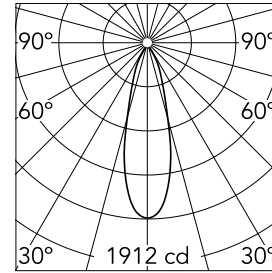

Optical

Lighting type	Direct
LED type	Power LED
Light distribution	Symmetric
Optical type	Flood
Beam angle (°)	29
Beam angle C90-270 (°)	29

Beam Angle:	29°		
h(m)	E(lx)	D(m)	
1	1912	0.51	
2	478	1.03	
3	212	1.54	
4	119	2.05	
5	76	2.56	

Luminous flux luminaire
592 lm (EXTREME CUT OFF)

Electrical

Frequency (Hz)	50/60	Insulation class	II
Dimmable	No		
Driver	Remote included		
Driver type	Non Dimmable		
Emergency	Without		

Physical

Color	White	Rotation (°)	360
Orientation	Adjustable		
Recessed depth (mm)	170		
Weight (kg)	0.45		
Tilt (°)	40		