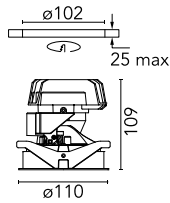

Light Shooter HP Adjustable Trim

03.6563.40 - White

High-performance recessed luminaire with LED light source. Remote 220-240V power supply included.

Main specifications

Number of heads	1	Net lumen (lm)	592
Lamp category	LED	Mountings	Ceiling recessed
Power (W)	11W	Environment	Indoor dry location
CCT (K)	2700K		
CRI	90		

Optical

Lighting type	Direct
LED type	Power LED
Light distribution	Symmetric
Optical type	Flood
Beam angle (°)	29
Beam angle C90-270 (°)	29

Beam Angle:	29°		
h(m)	E(lx)	D(m)	
1	1912	0.51	
2	478	1.03	
3	212	1.54	
4	119	2.05	
5	76	2.56	

Luminous flux luminaire
592 lm (EXTREME CUT OFF)

Electrical

Frequency (Hz)	50/60	Insulation class	II
Dimmable	No		
Driver	Remote included		
Driver type	Non Dimmable		
Emergency	Without		

Physical

Color	White	Rotation (°)	360
Orientation	Adjustable		
Recessed depth (mm)	170		
Weight (kg)	0.45		
Tilt (°)	40		