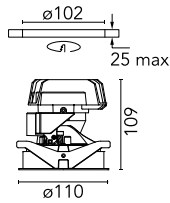

Light Shooter HP Adjustable Trim

■ 03.6563.14 - Black

High-performance recessed luminaire with LED light source. Remote 220-240V power supply included.

Main specifications

Number of heads	1	Net lumen (lm)	592
Lamp category	LED	Mountings	Ceiling recessed
Power (W)	11W	Environment	Indoor dry location
CCT (K)	2700K		
CRI	90		

Optical

Lighting type	Direct
LED type	Power LED
Light distribution	Symmetric
Optical type	Flood
Beam angle (°)	29
Beam angle C90-270 (°)	29

Beam Angle:	29°		
h(m)	E(lx)	D(m)	
1	1912	0.51	
2	478	1.03	
3	212	1.54	
4	119	2.05	
5	76	2.56	

Luminous flux luminaire
592 lm (EXTREME CUT OFF)

Electrical

Frequency (Hz)	50/60	Insulation class	II
Dimmable	No		
Driver	Remote included		
Driver type	Non Dimmable		
Emergency	Without		

Physical

Color	Black	Rotation (°)	360
Orientation	Adjustable		
Recessed depth (mm)	170		
Weight (kg)	0.45		
Tilt (°)	40		