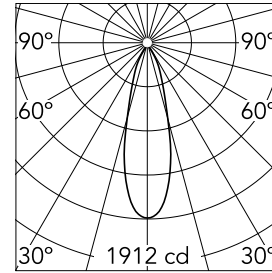

Optical

Lighting type	Direct
LED type	Power LED
Light distribution	Symmetric
Optical type	Flood
Beam angle (°)	29
Beam angle C90-270 (°)	29

Beam Angle:	29°		
h(m)	E(lx)	D(m)	
1	1912	0.51	
2	478	1.03	
3	212	1.54	
4	119	2.05	
5	76	2.56	