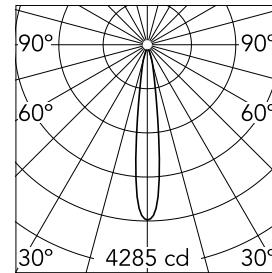

### Optical

|                               |           |
|-------------------------------|-----------|
| <b>Lighting type</b>          | Direct    |
| <b>LED type</b>               | Power LED |
| <b>Light distribution</b>     | Symmetric |
| <b>Optical type</b>           | Spot      |
| <b>Beam angle (°)</b>         | 14        |
| <b>Beam angle C90-270 (°)</b> | 14        |

### Physical

|                            |            |                     |     |
|----------------------------|------------|---------------------|-----|
| <b>Color</b>               | White      | <b>Tilt (°)</b>     | 40  |
| <b>Orientation</b>         | Adjustable | <b>Rotation (°)</b> | 360 |
| <b>Trim</b>                | yes        |                     |     |
| <b>Recessed depth (mm)</b> | 170        |                     |     |
| <b>Weight (kg)</b>         | 0.45       |                     |     |