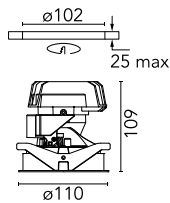

### Main specifications

|                        |       |                       |                     |
|------------------------|-------|-----------------------|---------------------|
| <b>Number of heads</b> | 1     | <b>Net lumen (lm)</b> | 420                 |
| <b>Lamp category</b>   | LED   | <b>Mountings</b>      | Ceiling recessed    |
| <b>Power (W)</b>       | 11W   | <b>Environment</b>    | Indoor dry location |
| <b>CCT (K)</b>         | 2700K |                       |                     |
| <b>CRI</b>             | 90    |                       |                     |

### Physical

|                            |            |                     |     |
|----------------------------|------------|---------------------|-----|
| <b>Color</b>               | White      | <b>Tilt (°)</b>     | 40  |
| <b>Orientation</b>         | Adjustable | <b>Rotation (°)</b> | 360 |
| <b>Trim</b>                | yes        |                     |     |
| <b>Recessed depth (mm)</b> | 170        |                     |     |
| <b>Weight (kg)</b>         | 0.45       |                     |     |