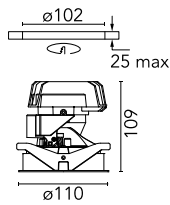

Light Shooter HP Adjustable Trim

03.6561.40A - White

High-performance recessed luminaire with LED light source. Remote 220-240V power supply included.

Main specifications

Number of heads	1	Net lumen (lm)	598
Lamp category	LED	Mountings	Ceiling recessed
Power (W)	11W	Environment	Indoor dry location
CCT (K)	3000K		
CRI	90		

Optical

Lighting type	Direct
LED type	Power LED
Light distribution	Symmetric
Optical type	Flood
Beam angle (°)	28
Beam angle C90-270 (°)	28

Beam Angle:	28°		
h(m)	E(lx)	D(m)	
1	2015	0.50	
2	504	1.01	
3	224	1.51	
4	126	2.02	
5	81	2.52	

Physical

Color	White	Tilt (°)	40
Orientation	Adjustable	Rotation (°)	360
Trim	yes		
Recessed depth (mm)	170		
Weight (kg)	0.45		

Note

Accessory to reach IP54 incorporated.