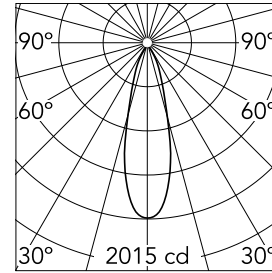

Light Shooter HP Adjustable Trim

03.6561.40A - White

High-performance recessed luminaire with LED light source. Remote 220-240V power supply included.

Main specifications

Number of heads	1	Net lumen (lm)	598
Lamp category	LED	Mountings	Ceiling recessed
Power (W)	11W	Environment	Indoor dry location
CCT (K)	3000K		
CRI	90		

Optical

Lighting type	Direct
LED type	Power LED
Light distribution	Symmetric
Optical type	Flood
Beam angle (°)	28
Beam angle C90-270 (°)	28

Beam Angle:	28°		
h(m)	E(lx)	D(m)	
1	2015	0.50	
2	504	1.01	
3	224	1.51	
4	126	2.02	
5	81	2.52	

Physical

Color	White	Tilt (°)	40
Orientation	Adjustable	Rotation (°)	360
Trim	yes		
Recessed depth (mm)	170		
Weight (kg)	0.45		

Note

Accessory to reach IP54 incorporated.