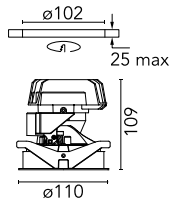

Light Shooter HP Adjustable Trim

■ 03.6561.14A - Black

High-performance recessed luminaire with LED light source. Remote 220-240V power supply included.