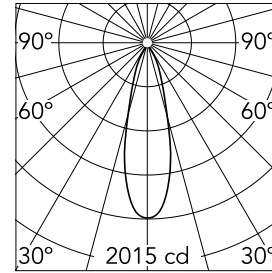

### Main specifications

<b>Number of heads</b>	1	<b>Net lumen (lm)</b>	598
<b>Lamp category</b>	LED	<b>Mountings</b>	Ceiling recessed
<b>Power (W)</b>	11W	<b>Environment</b>	Indoor dry location
<b>CCT (K)</b>	3000K		
<b>CRI</b>	90		

### Optical

<b>Lighting type</b>	Direct
<b>LED type</b>	Power LED
<b>Light distribution</b>	Symmetric
<b>Optical type</b>	Flood
<b>Beam angle (°)</b>	28
<b>Beam angle C90-270 (°)</b>	28

<b>Beam Angle:</b>	28°		
<b>h(m)</b>	<b>E(lx)</b>	<b>D(m)</b>	
1	2015	0.50	
2	504	1.01	
3	224	1.51	
4	126	2.02	
5	81	2.52	

Luminous flux luminaire  
598 lm (EXTREME CUT OFF)

### Physical

<b>Color</b>	Black	<b>Tilt (°)</b>	40
<b>Orientation</b>	Adjustable	<b>Rotation (°)</b>	360
<b>Trim</b>	yes		
<b>Recessed depth (mm)</b>	170		
<b>Weight (kg)</b>	0.45		