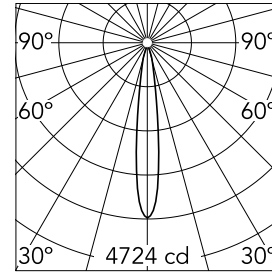

Optical

Lighting type	Direct
LED type	Power LED
Light distribution	Symmetric
Optical type	Spot
Beam angle (°)	14
Beam angle C90-270 (°)	14

Beam Angle:	14°		
h(m)	E(lx)	D(m)	
1	4724	0.25	
2	1181	0.50	
3	525	0.75	
4	295	0.99	
5	189	1.24	

Physical

Color	White	Rotation (°)	360
Orientation	Adjustable		
Recessed depth (mm)	170		
Weight (kg)	0.45		
Tilt (°)	40		

Note

LED: All the models include an accessory for IP54.