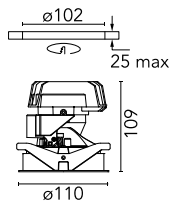

Light Shooter HP Adjustable Trim

03.6560.40A - White

High-performance recessed luminaire with LED light source. Remote 220-240V power supply included.

Main specifications

Number of heads	1	Net lumen (lm)	453
Lamp category	LED	Mountings	Ceiling recessed
Power (W)	11W	Environment	Indoor dry location
CCT (K)	3000K		
CRI	90		

Optical

Lighting type	Direct
LED type	Power LED
Light distribution	Symmetric
Optical type	Spot
Beam angle (°)	14
Beam angle C90-270 (°)	14

Beam Angle:	14°		
h(m)	E(lx)	D(m)	
1	4724	0.25	
2	1181	0.50	
3	525	0.75	
4	295	0.99	
5	189	1.24	

Physical

Color	White	Rotation (°)	360
Orientation	Adjustable		
Recessed depth (mm)	170		
Weight (kg)	0.45		
Tilt (°)	40		

Note

LED: All the models include an accessory for IP54.