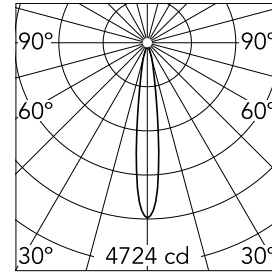

### Main specifications

<b>Number of heads</b>	1	<b>Net lumen (lm)</b>	453
<b>Lamp category</b>	LED	<b>Mountings</b>	Ceiling recessed
<b>Power (W)</b>	11W	<b>Environment</b>	Indoor dry location
<b>CCT (K)</b>	3000K		
<b>CRI</b>	90		

### Optical

<b>Lighting type</b>	Direct
<b>LED type</b>	Power LED
<b>Light distribution</b>	Symmetric
<b>Optical type</b>	Spot
<b>Beam angle (°)</b>	14
<b>Beam angle C90-270 (°)</b>	14

<b>Beam Angle:</b>	14°		
<b>h(m)</b>	<b>E(lx)</b>	<b>D(m)</b>	
1	4724	0.25	
2	1181	0.50	
3	525	0.75	
4	295	0.99	
5	189	1.24	

Luminous flux luminaire  
453 lm (EXTREME CUT OFF)

### Physical

<b>Color</b>	Black	<b>Tilt (°)</b>	40
<b>Orientation</b>	Adjustable	<b>Rotation (°)</b>	360
<b>Trim</b>	yes		
<b>Recessed depth (mm)</b>	170		
<b>Weight (kg)</b>	0.45		