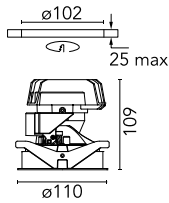

Light Shooter HP Adjustable Trim

■ 03.6560.14A - Black

High-performance recessed luminaire with LED light source. Remote 220-240V power supply included.