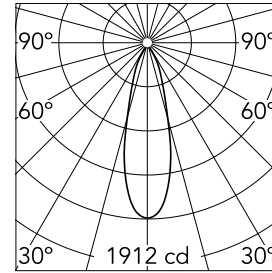

Optical

Lighting type	Direct
LED type	Power LED
Light distribution	Symmetric
Optical type	Flood
Beam angle (°)	29
Beam angle C90-270 (°)	29

Beam Angle: 29°

h(m)	E(lx)	D(m)
1	1912	0.51
2	478	1.03
3	212	1.54
4	119	2.05
5	76	2.56

Physical

Color	Black	Rotation (°)	360
Orientation	Adjustable		
Recessed depth (mm)	170		
Weight (kg)	0.45		
Tilt (°)	40		

Note

LED: All the models include an accessory for IP54. Pre-installation frame included in No Trim versions.