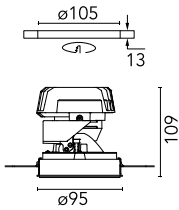

Light Shooter HP Adjustable No Trim Dimmable

■ 03.6573.14.DA - Black

High-performance recessed luminaire with LED light source. Remote 220-240V power supply included.

Main specifications

Number of heads	1	Net lumen (lm)	592
Lamp category	LED	Mountings	Ceiling recessed
Power (W)	11W	Environment	Indoor dry location
CCT (K)	2700K		
CRI	90		

Optical

Lighting type	Direct
LED type	Power LED
Light distribution	Symmetric
Optical type	Flood
Beam angle (°)	29
Beam angle C90-270 (°)	29

Beam Angle: 29°

h(m)	E(lx)	D(m)
1	1912	0.51
2	478	1.03
3	212	1.54
4	119	2.05
5	76	2.56

Physical

Color	Black	Rotation (°)	360
Orientation	Adjustable		
Recessed depth (mm)	170		
Weight (kg)	0.45		
Tilt (°)	40		

Note

LED: All the models include an accessory for IP54. Pre-installation frame included in No Trim versions.