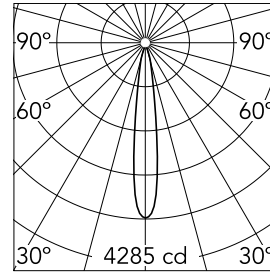

Optical

Lighting type	Direct
LED type	Power LED
Light distribution	Symmetric
Optical type	Spot
Beam angle (°)	14
Beam angle C90-270 (°)	14

Beam Angle:	14°		
	h(m)	E(lx)	D(m)
1	4285	0.25	
2	1071	0.51	
3	476	0.76	
4	268	1.02	
5	171	1.27	

Physical

Color	White	Rotation (°)	360
Orientation	Adjustable		
Recessed depth (mm)	170		
Weight (kg)	0.45		
Tilt (°)	40		

Note

LED: All the models include an accessory for IP54. Pre-installation frame included in No Trim versions.