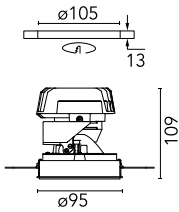

Light Shooter HP Adjustable No Trim Dimmable

03.6572.40.DA - White

High-performance recessed luminaire with LED light source. Remote 220-240V power supply included.

Main specifications

Number of heads	1	Net lumen (lm)	420
Lamp category	LED	Mountings	Ceiling recessed
Power (W)	11W	Environment	Indoor
CCT (K)	2700K		
CRI	90		

Optical

Lighting type	Direct
LED type	Power LED
Light distribution	Symmetric
Optical type	Spot
Beam angle (°)	14
Beam angle C90-270 (°)	14

Beam Angle:	14°		
	h(m)	E(lx)	D(m)
1	4285	0.25	
2	1071	0.51	
3	476	0.76	
4	268	1.02	
5	171	1.27	

Physical

Color	White	Rotation (°)	360
Orientation	Adjustable		
Recessed depth (mm)	170		
Weight (kg)	0.45		
Tilt (°)	40		

Note

LED: All the models include an accessory for IP54. Pre-installation frame included in No Trim versions.