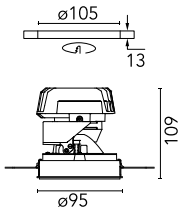

Light Shooter HP Adjustable No Trim Dimmable

03.6571.40ADA - White

High-performance recessed luminaire with LED light source. Remote 220-240V power supply included.

Main specifications

Number of heads	1	Net lumen (lm)	598
Lamp category	LED	Mountings	Ceiling recessed
Power (W)	11W	Environment	Indoor
CCT (K)	3000K		
CRI	90		

Optical

Lighting type	Direct
LED type	Power LED
Light distribution	Symmetric
Optical type	Flood
Beam angle (°)	28

Beam Angle: 28°	h(m)	E(lx)	D(m)
	1	2015	0.50
	2	504	1.01
	3	224	1.51
	4	126	2.02
	5	81	2.52

Physical

Color	White	Rotation (°)	360
Orientation	Adjustable		
Recessed depth (mm)	170		
Weight (kg)	0.45		
Tilt (°)	40		

Note

LED: All the models include an accessory for IP54. Pre-installation frame included in No Trim versions.