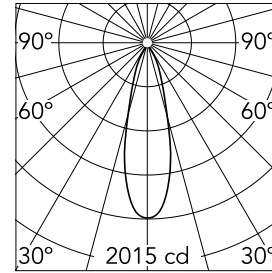

Optical

Lighting type	Direct
LED type	Power LED
Light distribution	Symmetric
Optical type	Flood
Beam angle (°)	28

Beam Angle: 28°	h(m)	E(lx)	D(m)
	1	2015	0.50
	2	504	1.01
	3	224	1.51
	4	126	2.02
	5	81	2.52

Physical

Color	White	Rotation (°)	360
Orientation	Adjustable		
Recessed depth (mm)	170		
Weight (kg)	0.45		
Tilt (°)	40		

Note

LED: All the models include an accessory for IP54. Pre-installation frame included in No Trim versions.